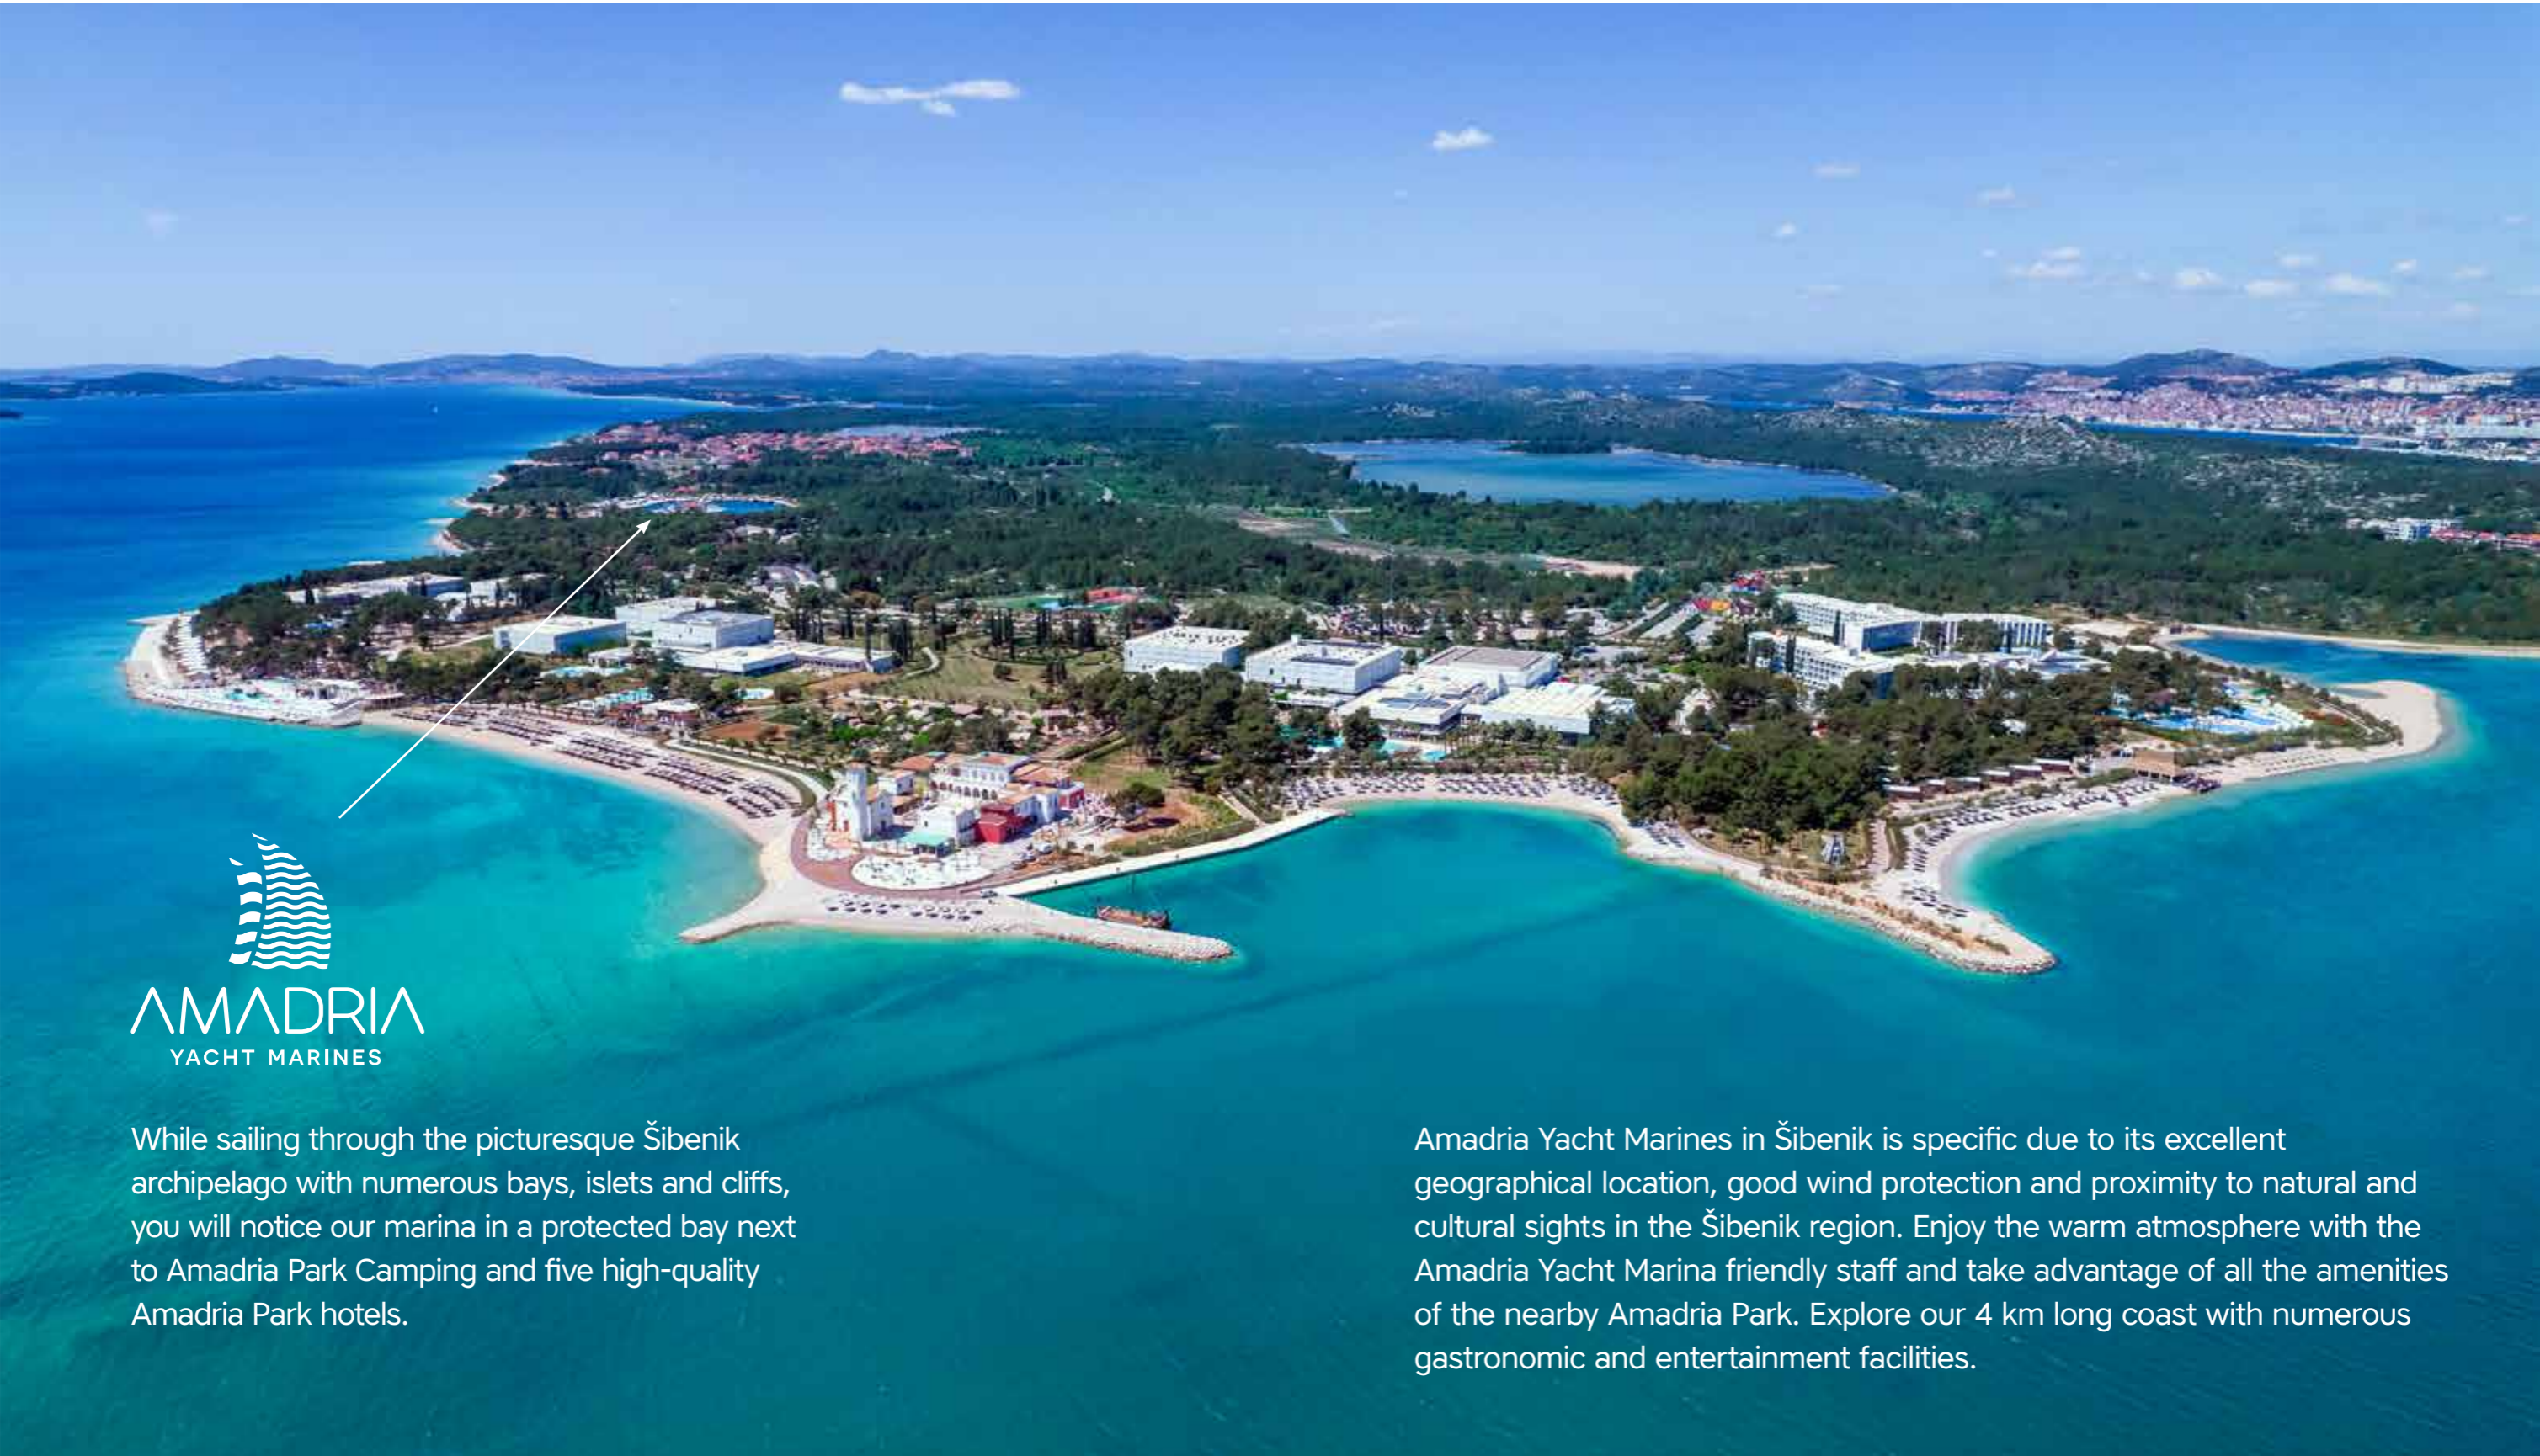

PRICE LIST 2025

DISCOVER **AMADRIA**
MARITIME ADVENTURE

While sailing through the picturesque Šibenik archipelago with numerous bays, islets and cliffs, you will notice our marina in a protected bay next to Amadria Park Camping and five high-quality Amadria Park hotels.

Amadria Yacht Marinas in Šibenik is specific due to its excellent geographical location, good wind protection and proximity to natural and cultural sights in the Šibenik region. Enjoy the warm atmosphere with the Amadria Yacht Marina friendly staff and take advantage of all the amenities of the nearby Amadria Park. Explore our 4 km long coast with numerous gastronomic and entertainment facilities.

DISCOVER AMADRIA PARK

ACCOMODATION:

- 1 AMADRIA PARK IVAN*****
Business & Leisure Hotel
- 2 AMADRIA PARK JURE*****
Lifestyle Hotel
- 3 AMADRIA PARK ANDRIJA****
Kids Hotel
- 4 AMADRIA PARK JAKOV****
Family hotel
- 5 AMADRIA PARK NIKO***
Beach hotel
- 6 AMADRIA PARK CAMPING
- 7 AMADRIA PARK CAMPING
MOBILE HOMES
- 8 AMADRIA PARK CAMPING
APARTMENTS VILLAS KORNIATI